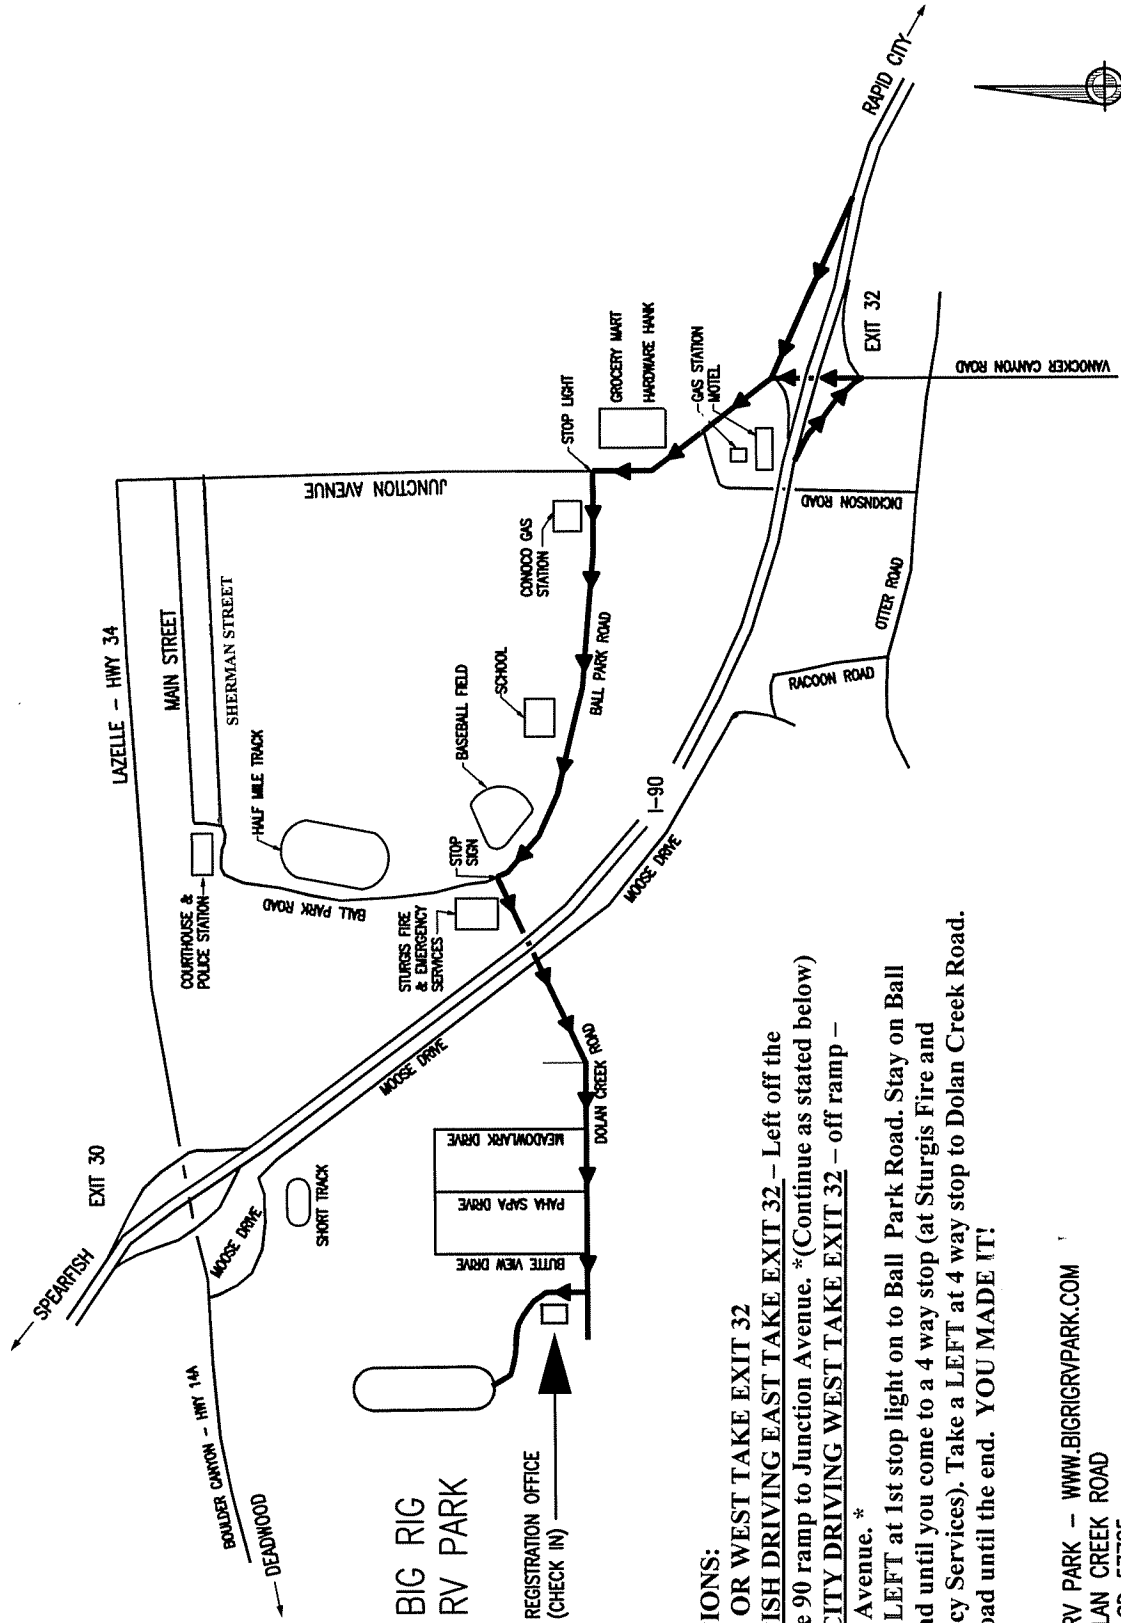

BIG RIG RV PARK DIRECTIONS

STURGIS

DIRECTIONS:

- ** EAST OR WEST TAKE EXIT 32**
- SPEARFISH DRIVING EAST TAKE EXIT 32 - Left off the Interstate 90 ramp to Junction Avenue. * (Continue as stated below)**
- RAPID CITY DRIVING WEST TAKE EXIT 32 - off ramp - Junction Avenue. ***
- * Take a LEFT at 1st stop light on to Ball Park Road. Stay on Ball Park Road until you come to a 4 way stop (at Sturgis Fire and Emergency Services). Take a LEFT at 4 way stop to Dolan Creek Road. Follow road until the end. YOU MADE IT!**

BIG RIG RV PARK - WWW.BIGRIGRV.PARK.COM
 2551 DOLAN CREEK ROAD
 STURGIS, SD 57785
 EMAIL: BIGRIG@SPE.MIDCO.NET
 PHONE: 605-347-1510