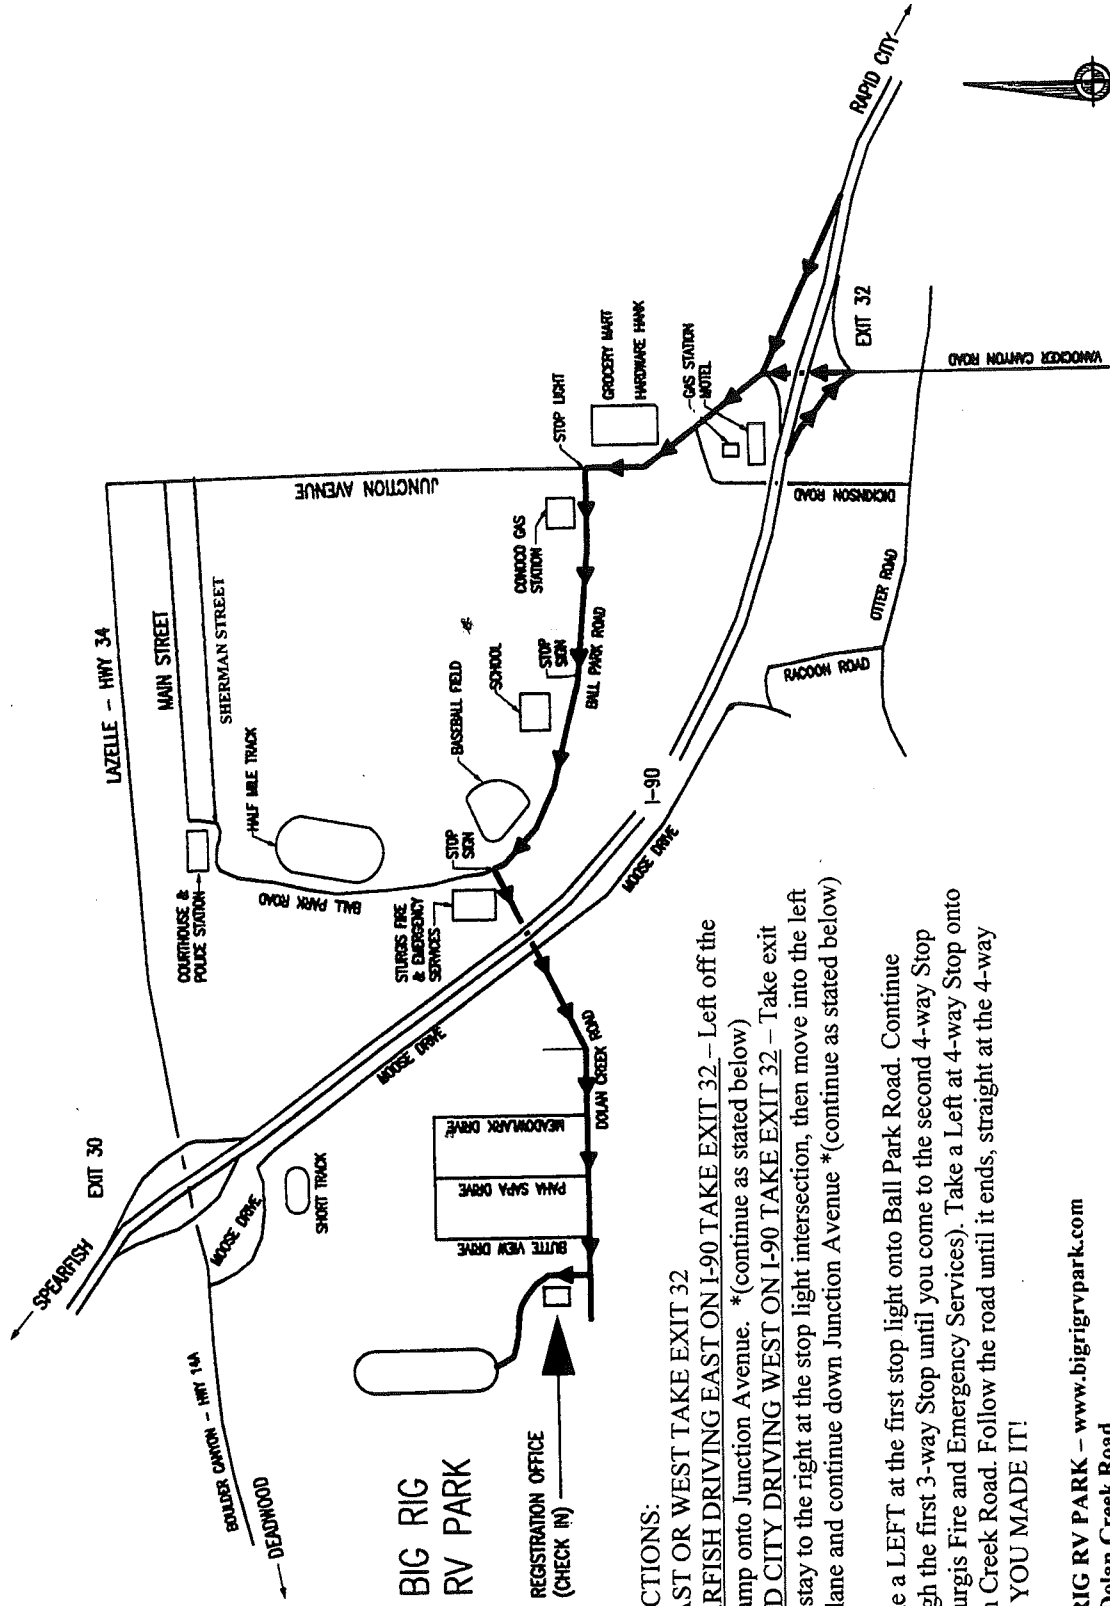

BIG RIG RV PARK DIRECTIONS

**BIG RIG
RV PARK**

REGISTRATION OFFICE
(CHECK IN)

DIRECTIONS:

- ** EAST OR WEST TAKE EXIT 32
- SPEARFISH DRIVING EAST ON I-90 TAKE EXIT 32 - Left off the exit ramp onto Junction Avenue. *(continue as stated below)
- RAPID CITY DRIVING WEST ON I-90 TAKE EXIT 32 - Take exit ramp stay to the right at the stop light intersection, then move into the left hand lane and continue down Junction Avenue *(continue as stated below)
- * Take a LEFT at the first stop light onto Ball Park Road. Continue through the first 3-way Stop until you come to the second 4-way Stop (at Sturgis Fire and Emergency Services). Take a Left at 4-way Stop onto Dolan Creek Road. Follow the road until it ends, straight at the 4-way Stop. YOU MADE IT!

BIG RIG RV PARK - www.bigrigrvpark.com
 2551 Dolan Creek Road
 Sturgis, SD 57785
 EMAIL: bigrig@spe.midco.net
 PHONE: 605-347-1510